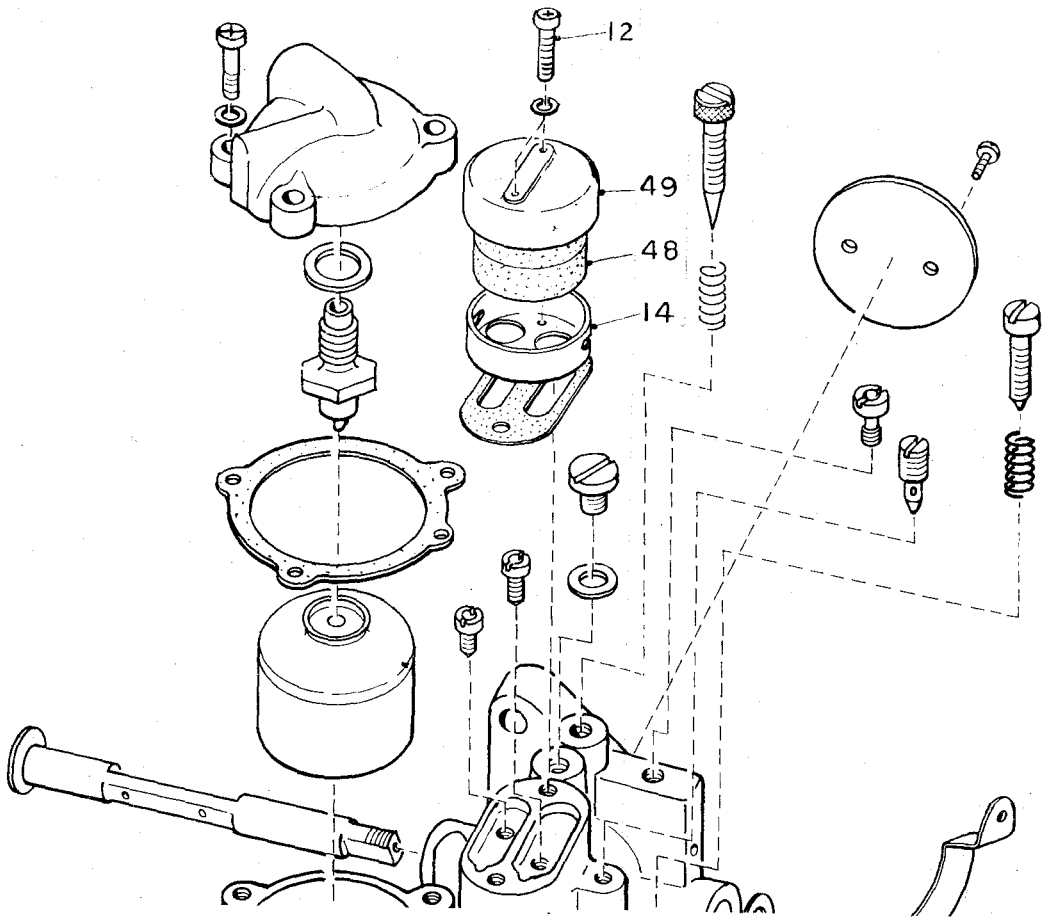

CARBURETOR

Item	Part Number	Nomenclature	Q'ty Req.	Remarks
	82997 6000	Carburetor ASSY	1	Model: HAB28-16
12	89466 6001	Screw	2	
14	89468 6001	Cover (Lower)	1	
48	89467 6001	Filter (Air Chamber Cover)	1	
49	89419 6001	Cover (Upper)	1	

Main metering jet, Slow jet, Main air bleed, Slow air bleed and Spare main metering jet are the very same as Model HAB28-12.