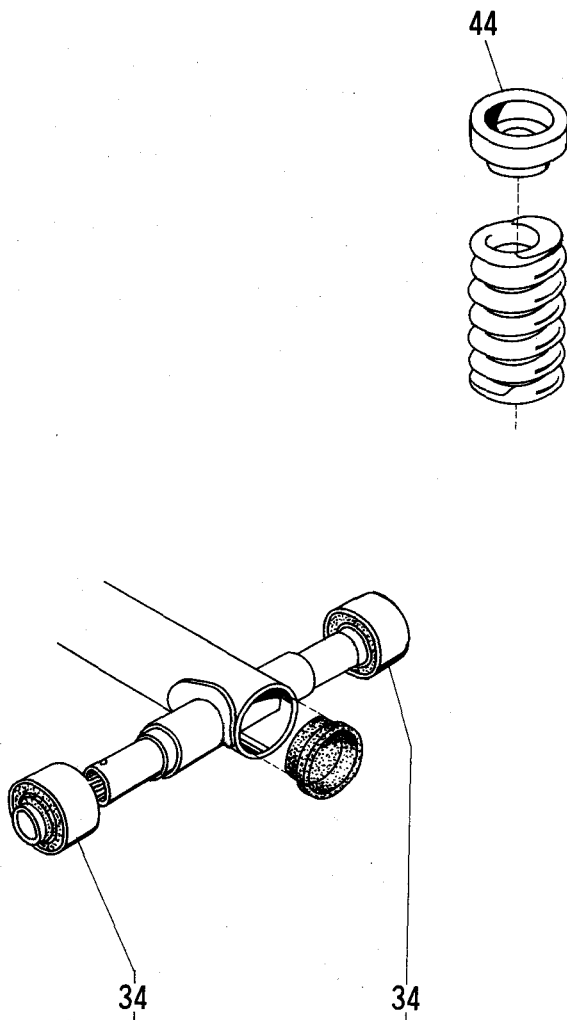

FRONT SUSPENSION

Item	Part Number	Nomenclature	Q'ty Req.	Remarks
1	1124 24000	Oil Damper (Front)	2	Includes 2~10
19	1122 31010	Center Spring (Front)	1	
33	1122 31040	Inner Bracket	2	Includes 34
34	1122 31050	Rubber Bushing (Front Suspension)	4	
36	1122 31030	Outer Bracket	2	Include 34
44	1122 31020	Spacer (Center Spring)	1