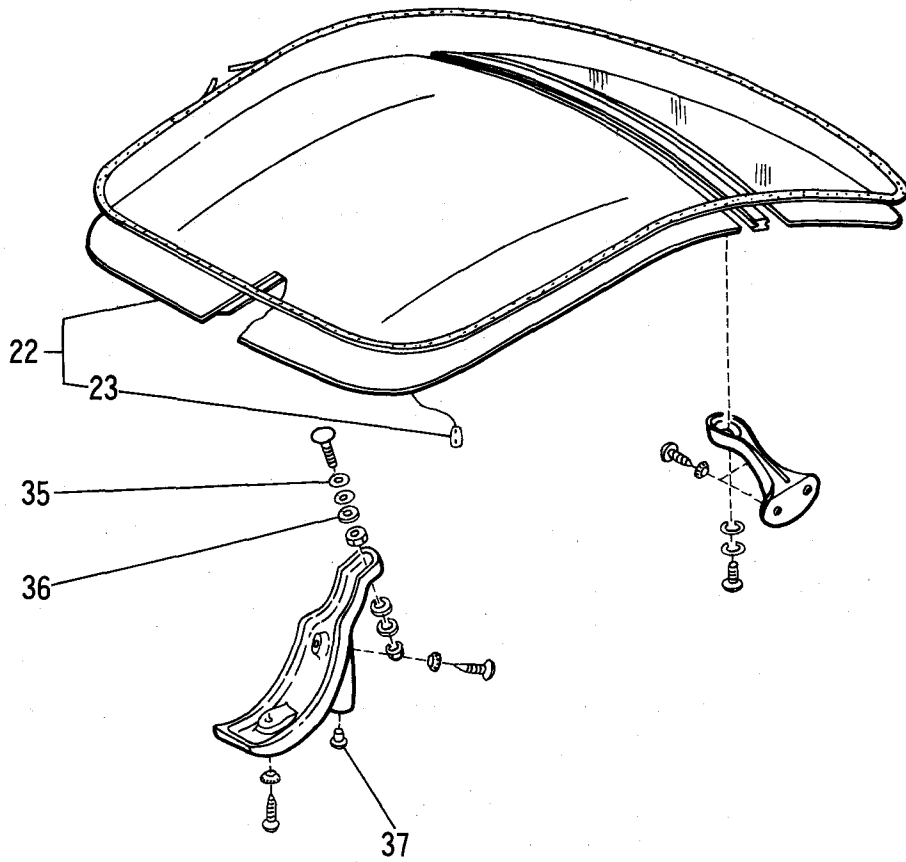

DOOR

Item	Part Number	Nomenclature	Q'ty Req.	Remarks
31	1259 31120	Trim Plate (Door Right)	1	
32	1259 31130	Trim Plate (Door Left)	1	

ROOF & WINDSHIELD GLASS

Item	Part Number	Nomenclature	Q'ty Req.	Remarks
22	1164 22900	Roof Panel	1	
35	1164 25120	Washer (Roof Panel)	2	
36	1164 08390	Washer	2	
37	1164 25100	Plug (Sun Visor Bracket)	1	