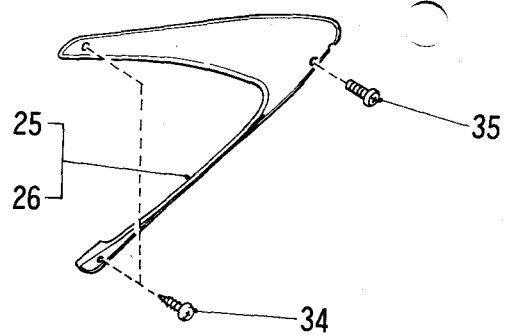

BODY ACCESSORIES (INNER)

Item	Part Number	Nomenclature	Q'ty Req.	Remarks
26	1192 40101	Ash Tray (Rear)	1	

BODY ACCESSORIES (OUTER)

DETAIL "A"

DETAIL "G"

DETAIL "B"

DETAIL "H"

Item	Part Number	Nomenclature	Q'ty Req.	Remarks
1	1292 02010	Fender Mirror	2	Includes 2~3.
5	1194 30030	Top Ornament	1	
12	1194 30010	Rear Mark (Young)	1	
25	1194 29050	Cover (Air Intake · Right)	1	
26	1194 29060	Cover (Air Intake · Left)	1	
34	90455 0002	Tapping Screw	4	
35	90431 0002	Screw	2	