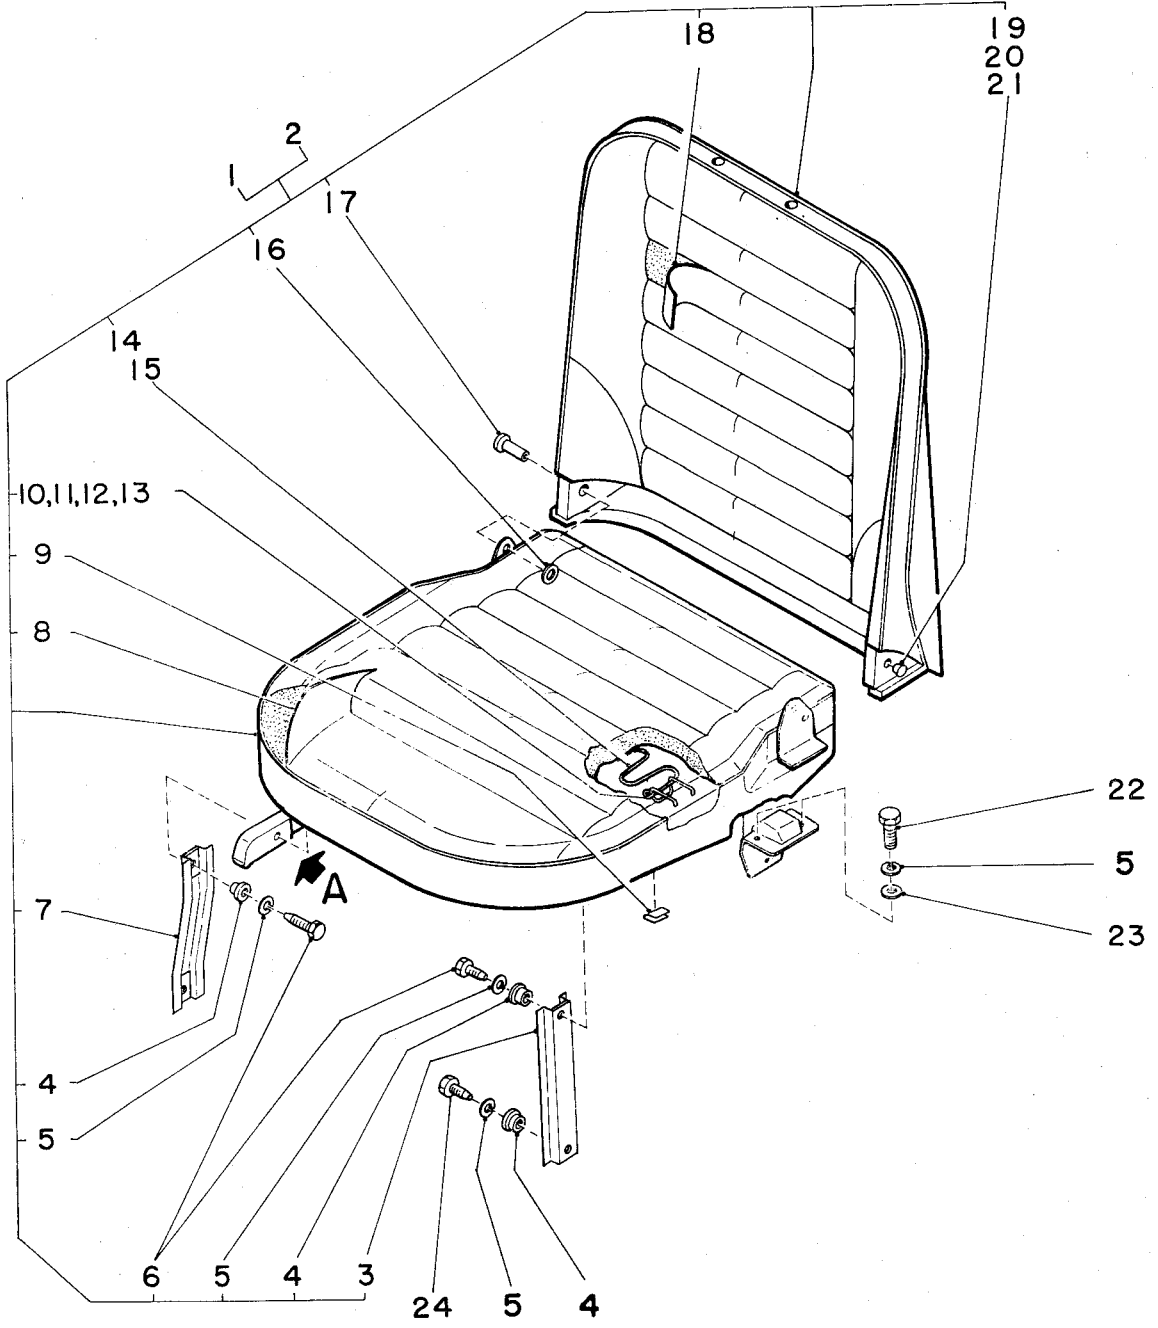

FRONT SEAT

DETAIL "A"

FRONT SEAT

Item	Part Number	Nomenclature	Q'ty Req.	Remarks
1	1165 84000	Front Seat ASSY (Right)	1	Includes 3~21, 27~30.
2	1165 85000	Front Seat ASSY (Left)	1	
3	1161 60012	Stay B (Front Seat)	2	
4	1161 60041	Bushing (Front Seat Stay)	14	
5	0320 06000	Spring Washer	18	
6	0190 06160	Bolt	8	
7	1161 60022	Stay A (Front Seat)	2	
8	1165 84030	Cover (Front Seat Cushion)	2	
9	1165 05031	Clip	40	
10	1161 62090	M pin (A)	12	Center
11	1161 62100	M pin (B)	2	The Foremost Right
12	1161 62110	M pin (C)	2	The Foremost Left
13	1161 62170	M pin (O)	4	The Backmost
14	1161 62060	Spring (A)	6	Center
15	1161 62080	Spring (C)	4	The Foremost The Backmost
16	0310 08000	Washer	4	
17	1161 61011	Hinge pin (Front Seat)	4	
18	1165 84040	Cover (Front Back Rest)	2	
19	5157 41270	Knock	2	
20	5157 41280	Ring	2	
21	1166 56020	Knob	2	
22	0165 06160	Bolt	4	
23	0311 06000	Washer	4	
24	0190 06200	Bolt	6	
25	1161 81030	Grip (Adjuster Lever)	2	
26	0340 03000	Lock Washer	2	
27	0420 03080	Screw	2	
28	1161 81220	Set Spring	2	
29	1293 51010	Safety Belt (3-point Type)	2