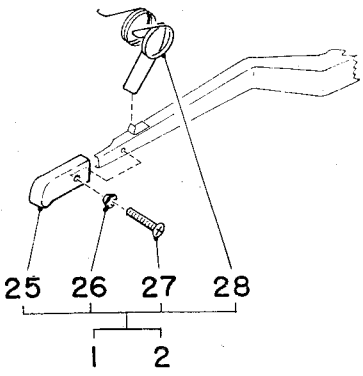

DOOR

Item	Part Number	Nomenclature	Q'ty Req.	Remarks
31	1259 31120	Trim Plate (Door Right)	1	
32	1259 31130	Trim Plate (Door Left)	1	

ROOF & WINDSHIELD GLASS

Item	Part Number	Nomenclature	Q'ty Req.	Remarks
22	1164 22900	Roof Panel	1	
35	1164 25120	Washer (Roof Panel)	2	
36	1164 08390	Washer	2	
37	1164 25100	Plug (Sun Visor Bracket)	1	

FRONT SEAT

DETAIL "A"

FRONT SEAT

Item	Part Number	Nomenclature	Q'ty Req.	Remarks
1	1165 84000	Front Seat ASSY (Right)	1	Includes 3~21, 27~30.
2	1165 85000	Front Seat ASSY (Left)	1	
3	1161 60012	Stay B (Front Seat)	2	
4	1161 60041	Bushing (Front Seat Stay)	14	
5	0320 06000	Spring Washer	18	
6	0190 06160	Bolt	8	
7	1161 60022	Stay A (Front Seat)	2	
8	1165 84030	Cover (Front Seat Cushion)	2	
9	1165 05031	Clip	40	
10	1161 62090	M pin (A)	12	Center
11	1161 62100	M pin (B)	2	The Foremost Right
12	1161 62110	M pin (C)	2	The Foremost Left
13	1161 62170	M pin (O)	4	The Backmost
14	1161 62060	Spring (A)	6	Center
15	1161 62080	Spring (C)	4	The Foremost The Backmost
16	0310 08000	Washer	4	
17	1161 61011	Hinge pin (Front Seat)	4	
18	1165 84040	Cover (Front Back Rest)	2	
19	5157 41270	Knock	2	
20	5157 41280	Ring	2	
21	1166 56020	Knob	2	
22	0165 06160	Bolt	4	
23	0311 06000	Washer	4	
24	0190 06200	Bolt	6	
25	1161 81030	Grip (Adjuster Lever)	2	
26	0340 03000	Lock Washer	2	
27	0420 03080	Screw	2	
28	1161 81220	Set Spring	2	
29	1293 51010	Safety Belt (3-point Type)	2	