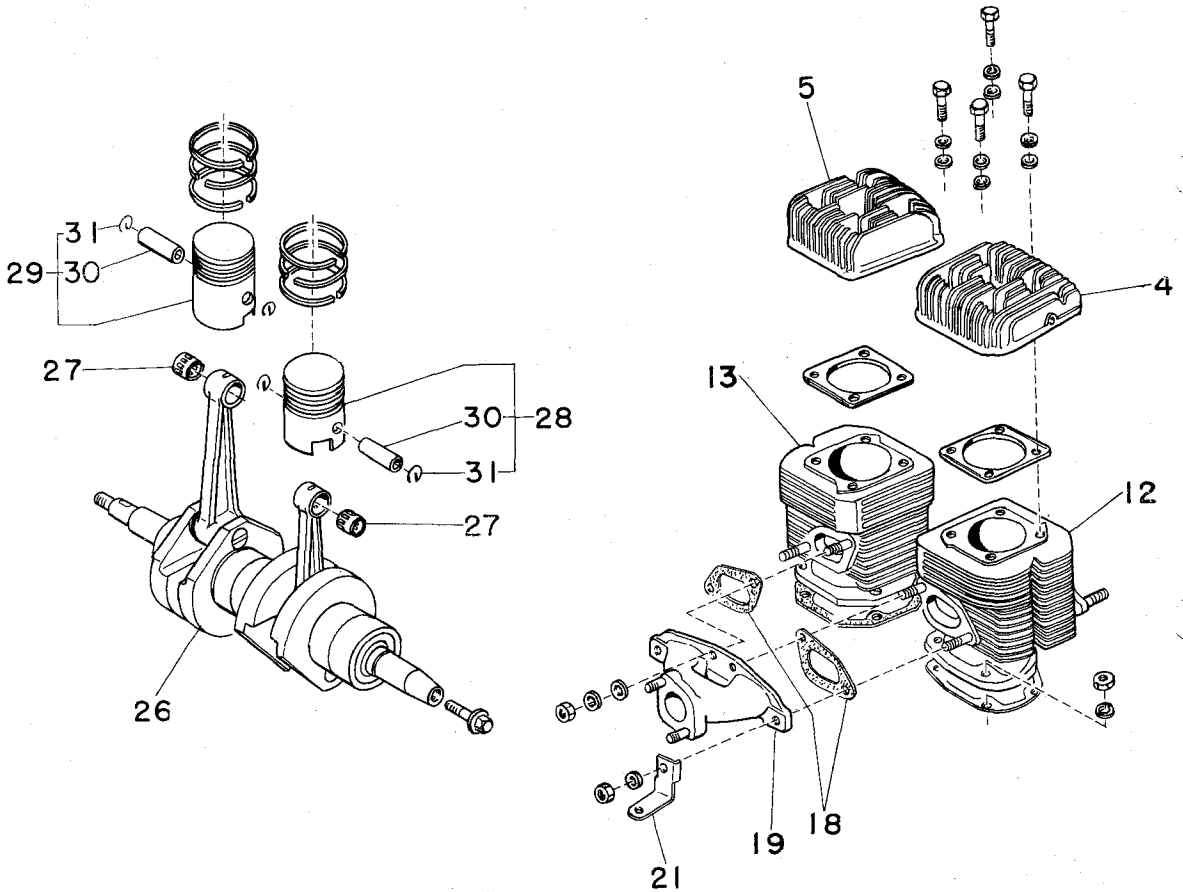

Refer to the SUBARU 360 SEDAN catalog dated of Feb-1-1969 for the spare parts which are not listed in this cotalog.

E N G I N E

ENGINE

Item	Part Number	Nomenclature	Q'ty Req.	Remarks
4	81236 6000	Cylinder Head	1	
5	81235 6000	Cylinder Head II	1	
12	81021 6000	Cylinder COMPL	1	Includes 14, 16
13	81020 6000	Cylinder COMPL II	1	Includes 14, 16
18	82211 5200	Gasket (Intake manifold)	2	
19	82025 6000	Intake manifold	1	Includes 20
21	82465 6000	Bracket II	1	
26	81029 6000	Crankshaft ASSY	1	
27	8064 18031	Needle Bearing (18×22×23.6)	2	Refer to part catalog Truck & van
28	88005 6000	Piston (1) Set	1set	Includes 30×1, 31×2,
29	88006 6000	Piston (2) Set	1set	Includes 30×1, 31×2,

CRANK SHAFT

Item	Part Number	Nomenclature	Q'ty Req.	Remarks
	81029 6000	Crankshaft ASSY	1	Consists of 1~18
6	8030 30020	Washer (30×36×1.2)	4	
7	81334 5200	Connecting Rod.	2	
	88029 5200	Bearing Big End Kit	2	Consists of 6×2, 8×1, 9×1,

DISTRIBUTOR

Item	Part Number	Nomenclature	Q'ty Req.	Remarks
	82987 6002	Distributor ASSY	1	
14	89112 6002	Shaft ASSY	1	

Governor spring set, Governor weight set and Cam ASSY set are not used.

(

(

(

(

BODY

WHEEL RIM & TIRE

Item	Part Number	Nomenclature	Q'ty Req.	Remarks
1	1123 00380	Wheel Cap	4	

REAR SUSPENSION

Item	Part Number	Nomenclature	Q'ty Req.	Remarks
1	1124 25000	Oil Damper (Rear)	2	Consists of 2~9, 11.
15	1126 51010	Torsion Bar (Rear Right)	1	
17	1126 51020	Torsion Bar (Rear Left)	1	