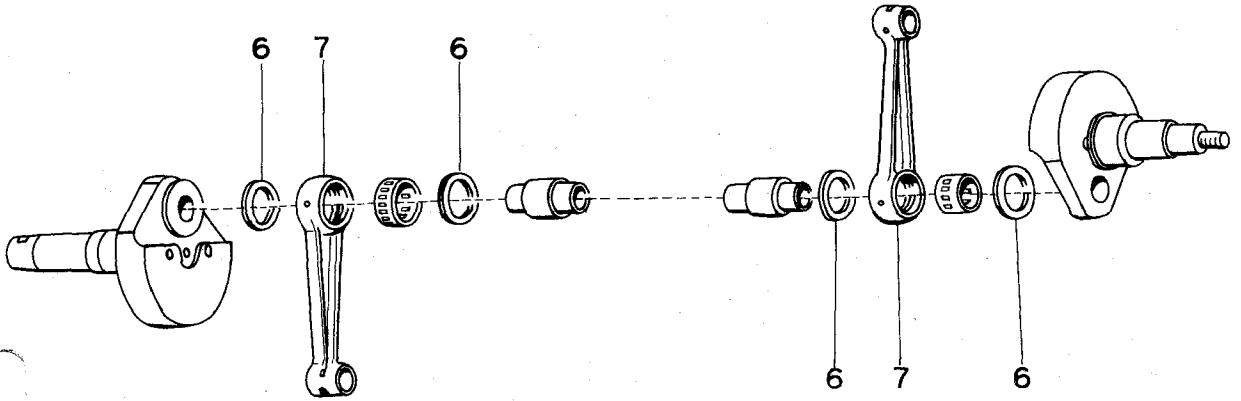

Refer to the SUBARU 360 SEDAN catalog dated of Feb-1-1969 for the spare parts which are not listed in this cotalog.

E N G I N E

ENGINE

Item	Part Number	Nomenclature	Q'ty Req.	Remarks
4	81236 6000	Cylinder Head	1	
5	81235 6000	Cylinder Head II	1	
12	81021 6000	Cylinder COMPL	1	Includes 14, 16
13	81020 6000	Cylinder COMPL II	1	Includes 14, 16
18	82211 5200	Gasket (Intake manifold)	2	
19	82025 6000	Intake manifold	1	Includes 20
21	82465 6000	Bracket II	1	
26	81029 6000	Crankshaft ASSY	1	
27	8064 18031	Needle Bearing (18×22×23.6)	2	Refer to part catalog Truck & van
28	88005 6000	Piston (1) Set	1set	Includes 30×1, 31×2,
29	88006 6000	Piston (2) Set	1set	Includes 30×1, 31×2,

CRANK SHAFT

Item	Part Number	Nomenclature	Q'ty Req.	Remarks
	81029 6000	Crankshaft ASSY	1	Consists of 1~18
6	8030 30020	Washer (30×36×1.2)	4	
7	81334 5200	Connecting Rod.	2	
	88029 5200	Bearing Big End Kit	2	Consists of 6×2, 8×1, 9×1,

COOLING FAN COVER & DUCT

Item	Part Number	Nomenclature	Q'ty Req.	Remarks
7	81068 6000	Cowling	1	

CLUTCH (DIAPHRAGM TYPE)

Item	Part Number	Nomenclature	Q'ty Req.	Remarks
	83999 5000	Clutch ASSY	1	

Refer to page 12~13 of SUBARU 360 Track & Van Part Catalog.

WHEEL RIM & TIRE

Item	Part Number	Nomenclature	Q'ty Req.	Remarks
1	1123 00380	Wheel Cap	4	

REAR SUSPENSION

Item	Part Number	Nomenclature	Q'ty Req.	Remarks
1	1124 25000	Oil Damper (Rear)	2	Consists of 2~9, 11.
15	1126 51010	Torsion Bar (Rear Right)	1	
17	1126 51020	Torsion Bar (Rear Left)	1	