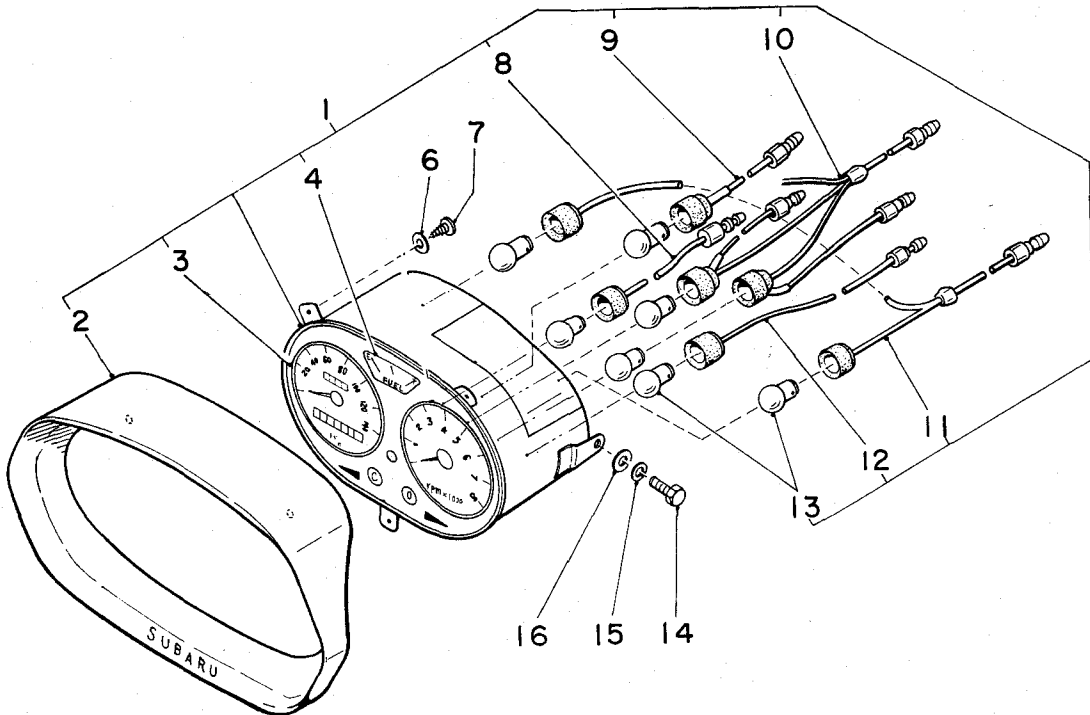

COMBINATION METER & SWITCH GROUP

Item	Part Number	Nomenclature	Q'ty Req.	Remarks
1	1282 09000	Combination Meter	1	M. P. H.
2	1177 87010	Visor	1	
3	1282 08020	Speedometer	1	
4	1177 87040	Fuel Meter	1	
8	1177 72030	Cord (Main Beam)	1	
9	1177 72040	Cord (Turn Signal)	1	
10	1177 72110	Cord (Oil · Charge · Fuel)	1	
11	1177 72100	Cord (Illumination)	1	
12	1177 72080	Cord (Turn Signal)	1	
14	0165 06160	Bolt	2	

Item 6, 7, 13, 15 & 16 are common with the SUBARU 360 SEDAN.