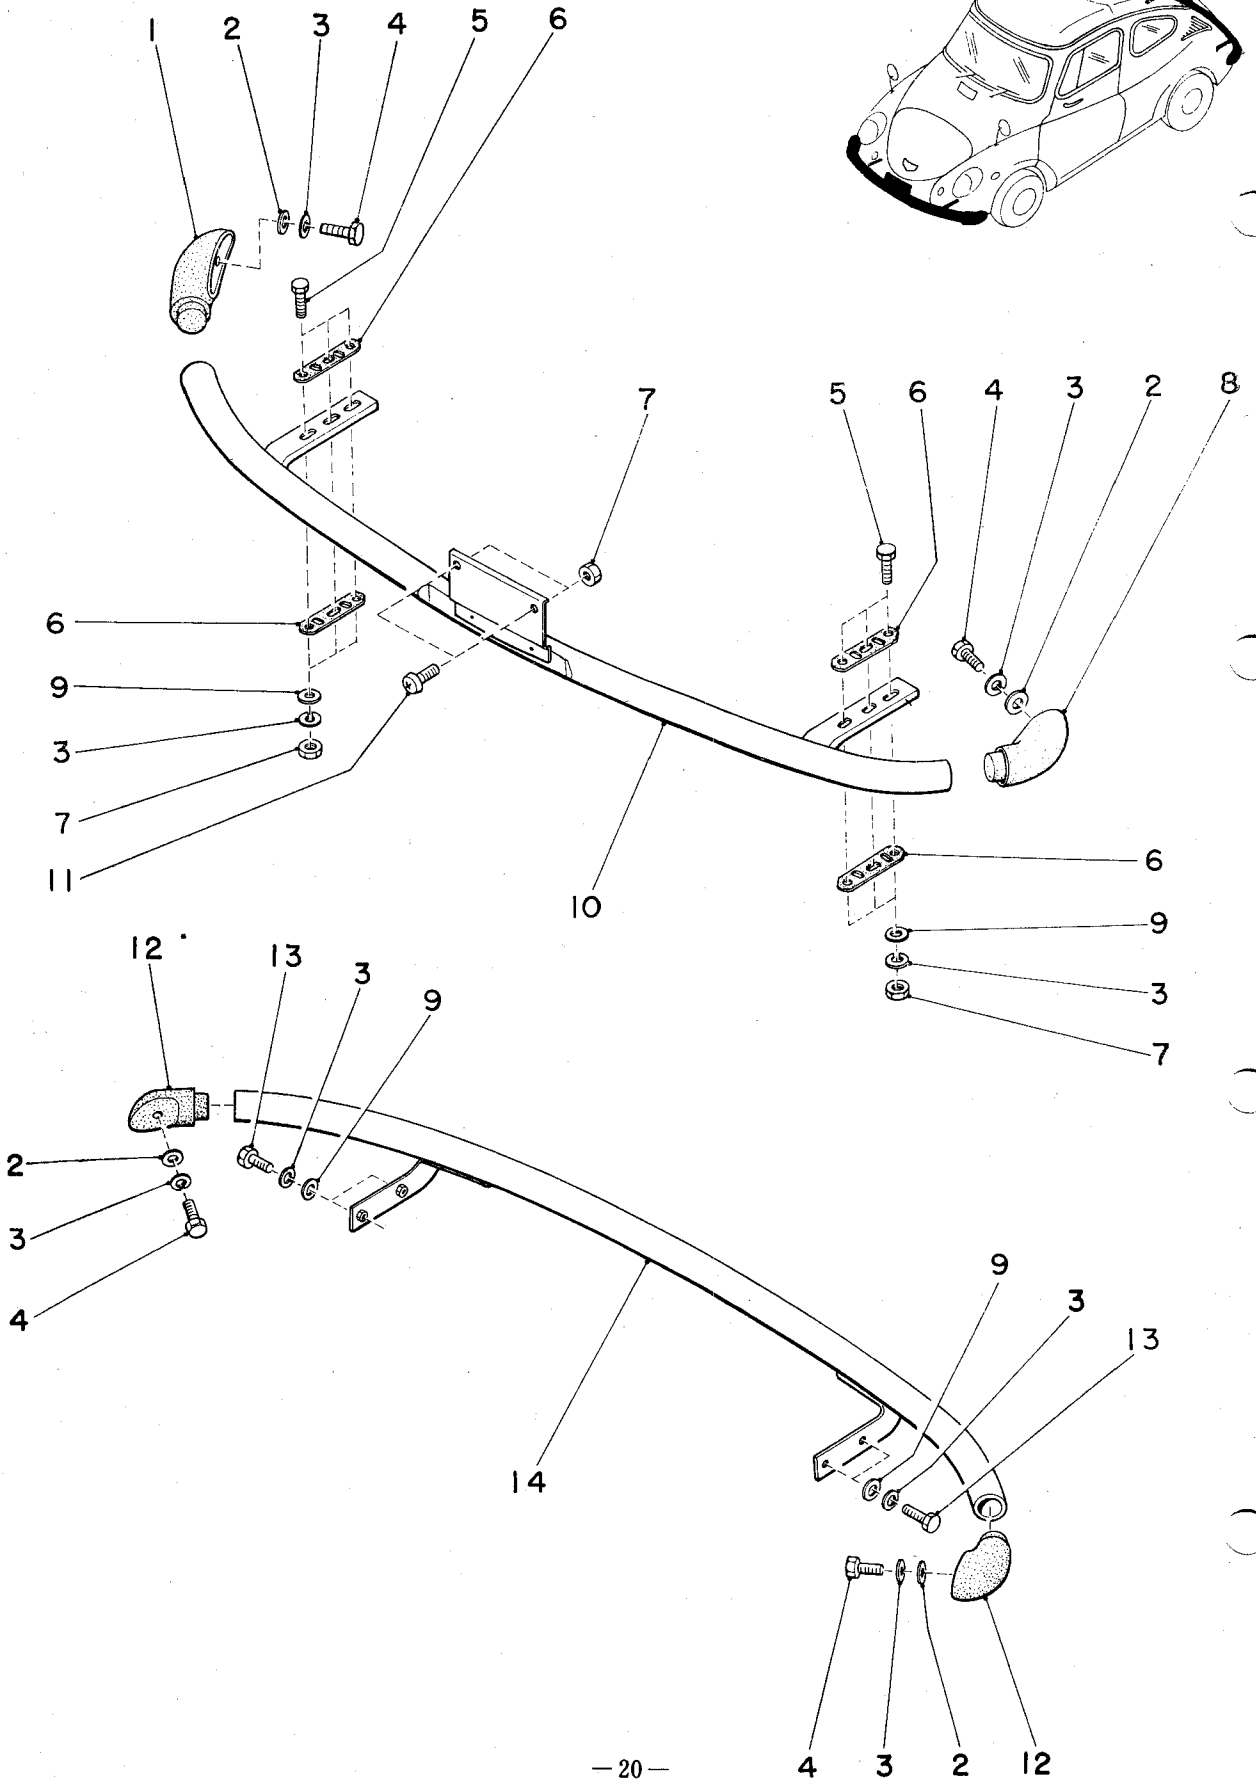

BUMPER (FRONT • REAR)

FRONT & REAR BUMPER

Item	Part Number	Nomenclature	Q'ty. Req	Remarks
1	1168 45420	Guard(Front Bumper·Right)	1	
2	90310 0014	Washer	4	
3	0320 06000	Spring Washer	14	
4	0165 06120	Bolt	4	
5	0165 06180	Bolt	6	
6	1168 45060	Plate(Front Bumper)	4	
7	0217 06000	Nut	8	
8	1168 45430	Guard(Front·Bumper·Left)	1	
9	0310 06000	Washer	10	
10	1268 32010	Front Bumper	1	
11	0431 06080	Screw	2	
12	1168 46300	Guard (Rear Bumper)	2	
13	0190 06000	Bolt	4	
14	1168 46211	Rear Bumper	1