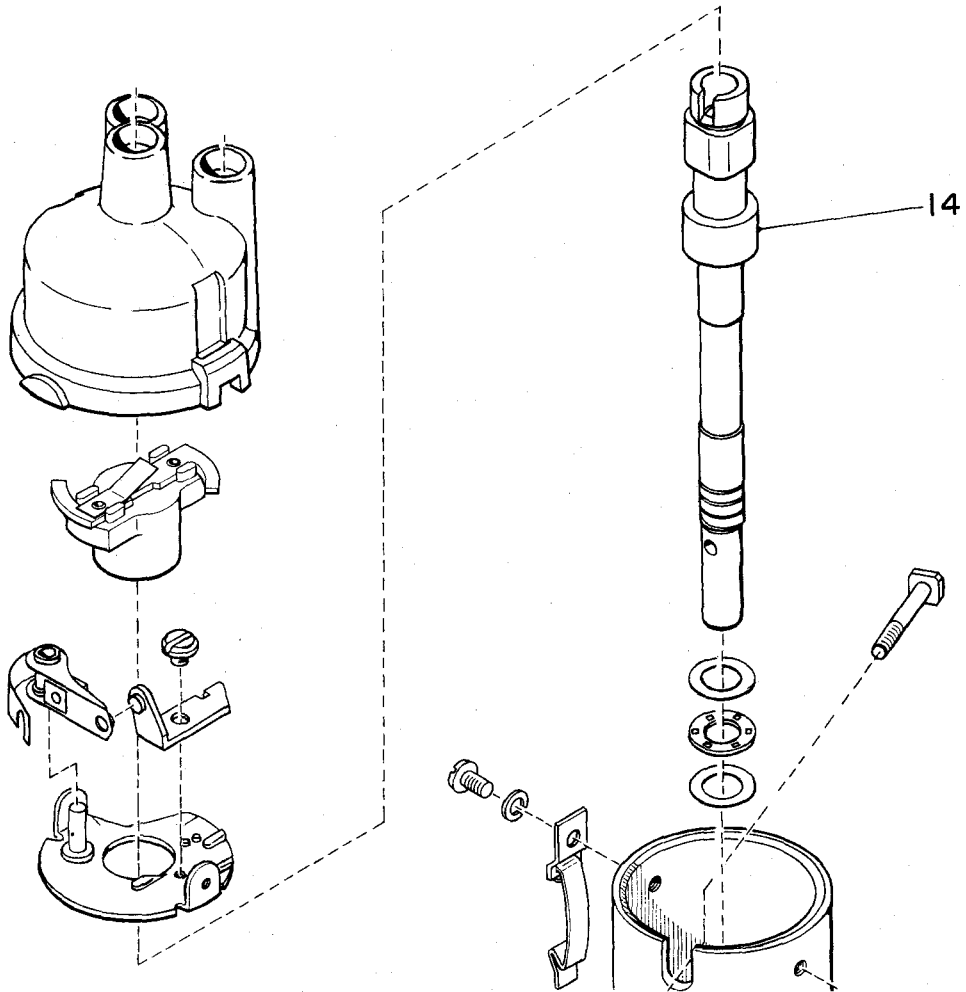

Main metering jet, Slow jet, Main air bleed, Slow air bleed and Spare main metering jet are the very same as Model HAB28-12.

ENGINE OIL SYSTEM

Item	Part Number	Nomenclature	Q'ty Req.	Remarks
19	82043 6000	Mechanical Pump ASSY	1	

DISTRIBUTOR

Item	Part Number	Nomenclature	Q'ty Req.	Remarks
	82987 6002	Distributor ASSY	1	
14	89112 6002	Shaft ASSY	1	

Governor spring set, Governor weight set and Cam ASSY set are not used.

(

(

(

(

BODY

WHEEL RIM & TIRE

Item	Part Number	Nomenclature	Q'ty Req.	Remarks
1	1123 00380	Wheel Cap	4	

REAR SUSPENSION

Item	Part Number	Nomenclature	Q'ty Req.	Remarks
1	1124 25000	Oil Damper (Rear)	2	Consists of 2~9, 11.
15	1126 51010	Torsion Bar (Rear Right)	1	
17	1126 51020	Torsion Bar (Rear Left)	1	